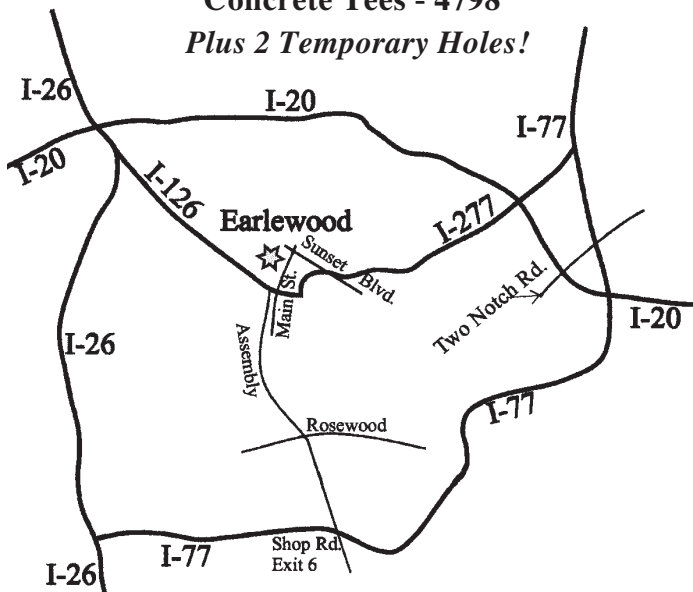

## DIVISIONS

## Earlewood Park Disc Golf Course

18 Holes - DGA Dome Top  
Concrete Tees - 4798'

Plus 2 Temporary Holes!

Online registration hosted by Disc Golf United, <[www.DiscGolfUnited.com](http://www.DiscGolfUnited.com)>. Registration begins February 8, 2012. More information and a link are available at <[www.ColumbiaDiscGolfClub.com](http://www.ColumbiaDiscGolfClub.com)>.